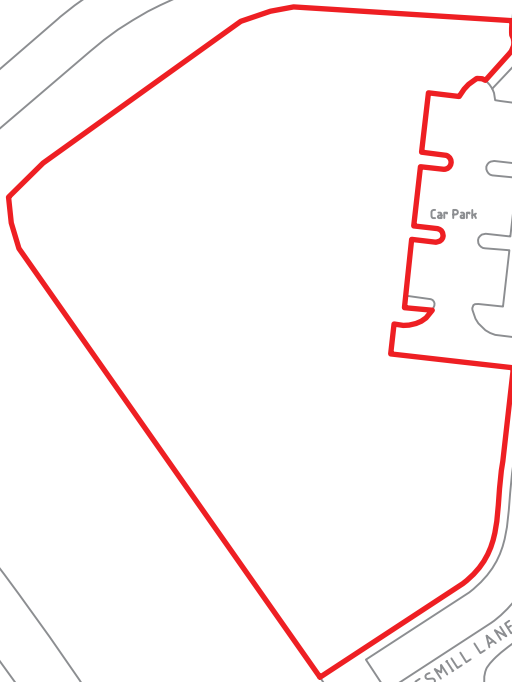

Heronsgate School  
(Primary)

Car Park

Community Centre

Horse Ride

Play Area

FB

Pond

WADEMILL LANE

CARAWAY CLOSE

WILLIAMS CIRCLE

RIXBAND CLOSE

BRICKHILLS

Development Plans		SHLAA		
Site Assessments				
1:1250@A4	DB	Checked	06/07/2017	U170
0m		50m		
© Crown Copyright and database rights [2012]. Ordnance Survey [100019593]			